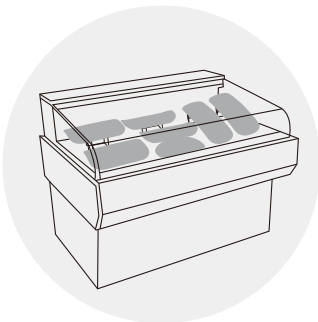

There are also multiple shape and size options available to meet different usage needs.

Fresh Meat Display Freezer

Special Shape Design

Used as a tray

POLAR U PLATE

Classic and versatile industrial or modern minimalist