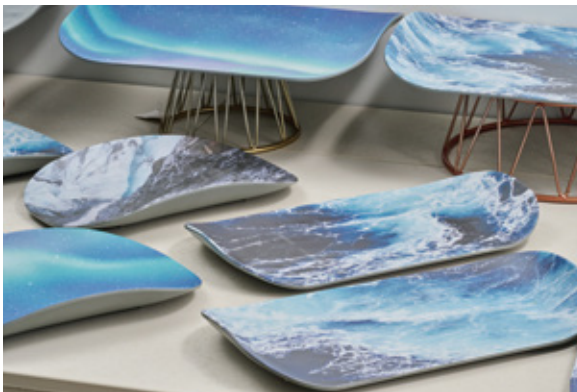

These trays are cleverly used in buffet areas, not only as containers for food but also through their unique design, creating an atmosphere of Arctic coldness and mystery.